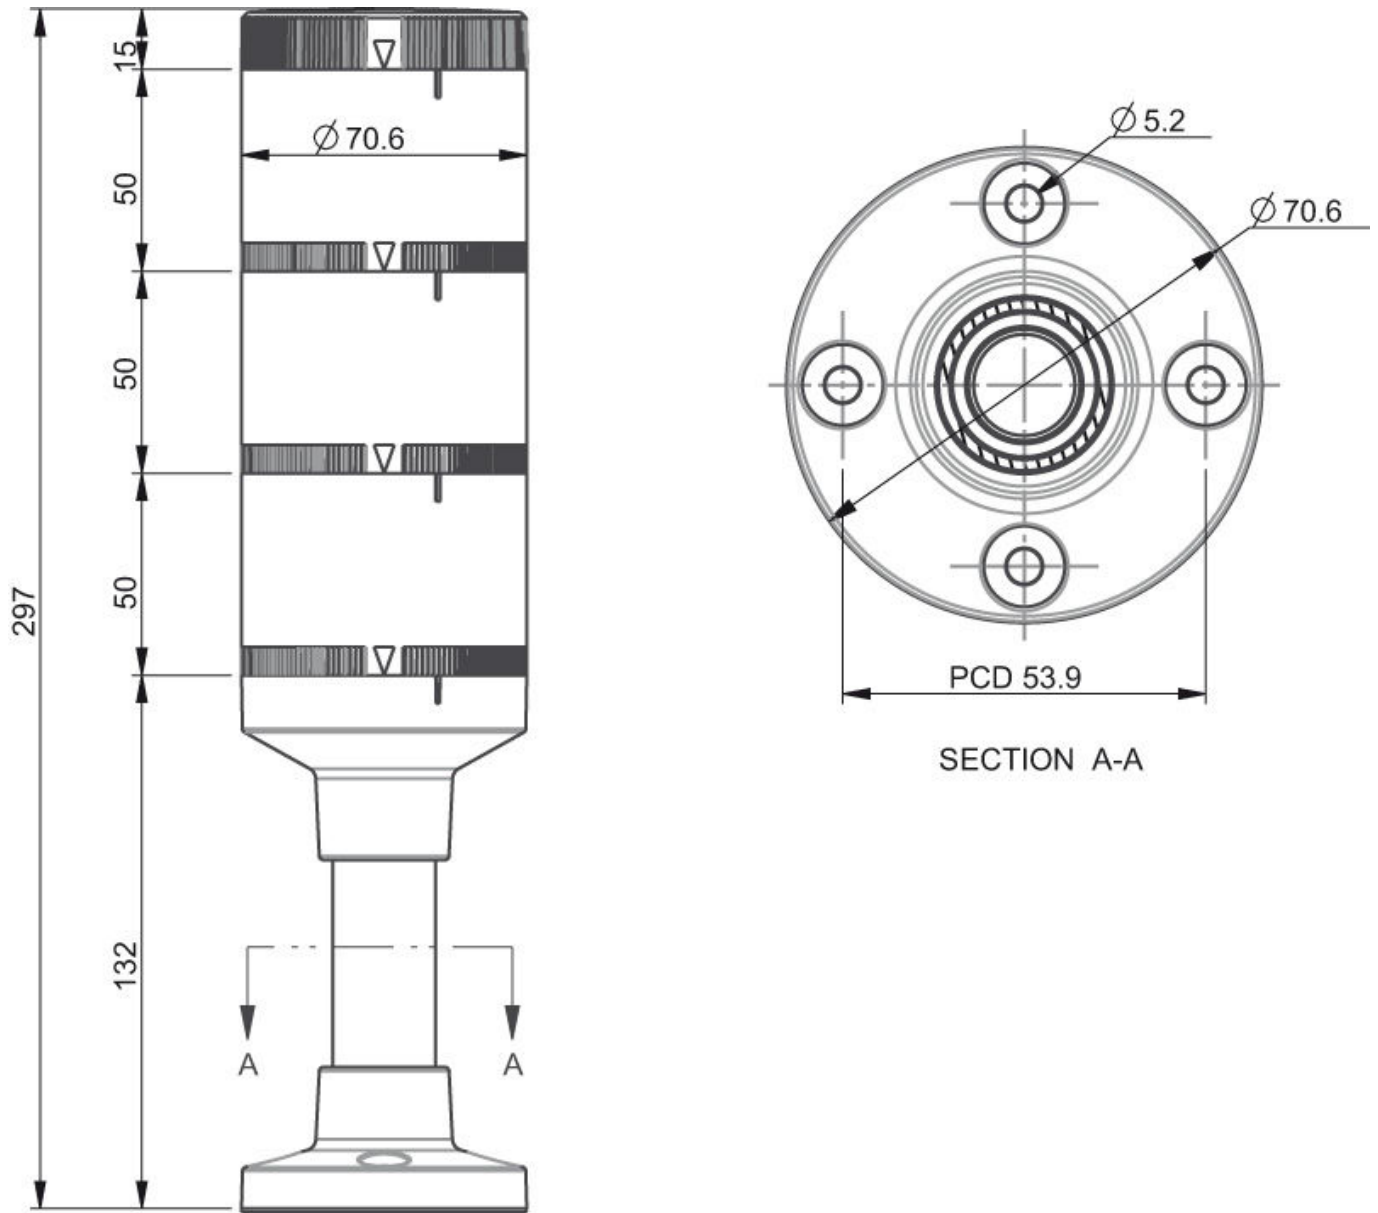

Part no.: 50135466
A7-V1-MP1-DS-ROG-T-100
Signaling column

Figure can vary

Contents

- Technical data
- Dimensioned drawings
- Electrical connection
- Accessories

Technical data

Basic data	
Series	A7
Type of signaling	Optical
Electrical data	
Life expectancy	> 100,000 h
Performance data	
Supply voltage U _B	24 V, DC, 10 %
Connection	
Number of connections	1 Piece(s)
Connection 1	
Type of connection	Terminal
Function	Voltage supply
Cable length	1,500 mm
Number of conductors	6 -wire
Connection 2	
Type of connection	Open end
Mechanical data	
Design	Cylindrical
Dimension (Ø x L)	70 mm x 297 mm
Housing material	Metal Plastic
Housing color	Black
Type of fastening, at system	Screw type / horizontal
Type of illuminant	LED/24V
Lens modules	3 pieces, ready-made
Signal image	Continuous light
Angle of radiation	360°
Sequence of the modules (ascending)	Green, orange, red
Certifications	
Degree of protection	IP 66
Certifications	CE CSA
Classification	
Customs tariff number	85318070
eCl@ss 8.0	27371220
eCl@ss 9.0	27371220
ETIM 5.0	EC000232
ETIM 6.0	EC000232

Dimensioned drawings

All dimensions in millimeters

Electrical connection

Connection 1	
Type of connection	Terminal
Function	Voltage supply
Type of terminal	Tension spring technology
Cable length	1,500 mm
Sheathing material	PVC
Cable color	Gray
Number of conductors	6 -wire
Wire cross section	0.34 mm ²

Connection 2	
Type of connection	Open end

Accessories

Mounting technology - Mounting brackets

	Part no.	Designation	Article	Description
	50137729	A7-MW1	Signaling column element	Design: Bracket mounting Fastening, at system: Screw type / vertical Lens modules: Max. 5 pieces Module holder: One side Ambient temperature: -10 ... 60 °C Degree of protection: IP 66