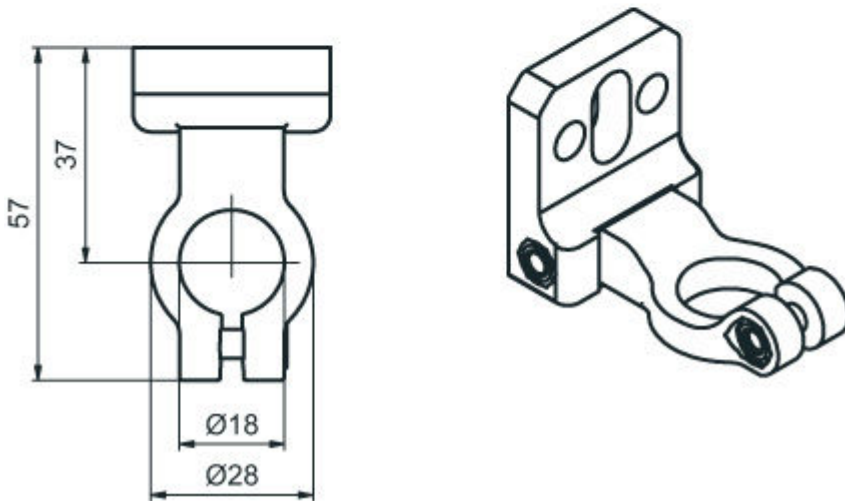

Part no.: 429395
BT-2HF-G
Mounting bracket set

Figure can vary

Contents

- Technical data
- Dimensioned drawings

Part no.: 429395 – BT-2HF-G – Mounting bracket set

Technical data

Basic data

Contains	2 cylinders for mounting on the light curtain 2x BT-HF swivel mount
Suitable for	MLC 500 middle guest and guest safety light curtains

Mechanical data

Type of fastening, at system	Through-hole mounting
Type of fastening, at device	Clampable
Type of mounting device	Turning, 360°
Mounting device material	Metal Plastic

Classification

eCl@ss 8.0	27279202
eCl@ss 9.0	27273701

Dimensioned drawings

All dimensions in millimeters

Part no.: 429395 – BT-2HF-G – Mounting bracket set

BT-HF swivel mount

Mounting variant