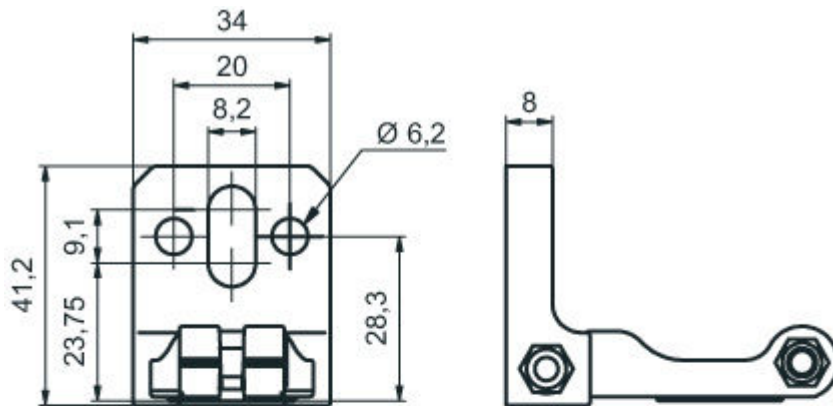

Part no.: 429395
BT-2HF-G
Mounting bracket set

Figure can vary

Contents

- Technical data
- Dimensioned drawings

Part no.: 429395 – BT-2HF-G – Mounting bracket set

Technical data

Basic data

Contains	2 cylinders for mounting on the light curtain 2x BT-HF swivel mount
Suitable for	MLC 500 middle guest and guest safety light curtains

Mechanical data

Type of fastening, at system	Through-hole mounting
Type of fastening, at device	Clampable
Type of mounting device	Turning, 360°
Mounting device material	Metal Plastic

Classification

eCl@ss 8.0	27279202
eCl@ss 9.0	27273701

Dimensioned drawings

All dimensions in millimeters

Part no.: 429395 – BT-2HF-G – Mounting bracket set

BT-HF swivel mount

Mounting variant