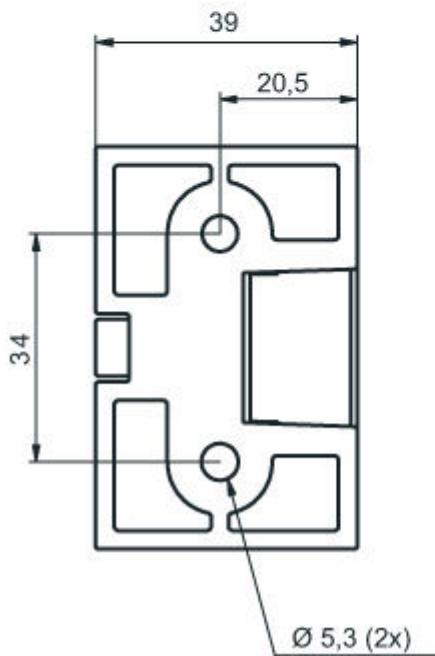

Part no.: 424421
BT-SB10
Mounting bracket set

Figure can vary

Contents

- Technical data
- Dimensioned drawings

Part no.: 424421 – BT-SB10 – Mounting bracket set

Technical data

Basic data

Suitable for	CML700i light curtains CSL 710 light curtains MLC 500, MLC 300 safety light curtains MLD 500, MLD 300 multiple light beam safety devices Single light beam safety devices MLD500
--------------	--

Mechanical data

Design of mounting device	Mounting clamp
Type of fastening, at system	Through-hole mounting
Type of fastening, at device	Clampable
Type of mounting device	Swiveling
Swivel range	-8 ... 8 °
Mounting device material	Metal

Classification

Customs tariff number	73182900
eCl@ss 8.0	27279202
eCl@ss 9.0	27273701
ETIM 5.0	EC003015
ETIM 6.0	EC003015

Dimensioned drawings

All dimensions in millimeters

Mounting variants