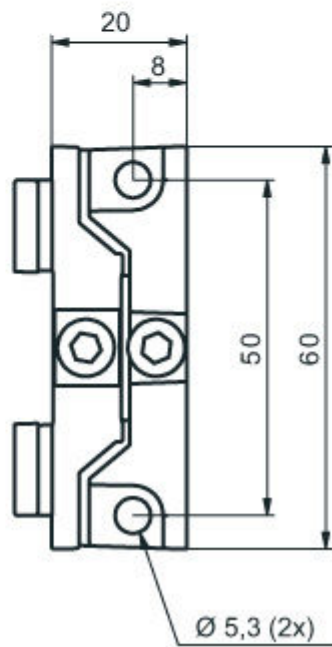

Part no.: 424421
BT-SB10
Mounting bracket set

Figure can vary

Contents

- Technical data
- Dimensioned drawings

Part no.: 424421 – BT-SB10 – Mounting bracket set

Technical data

Basic data

Suitable for	CML700i light curtains CSL 710 light curtains MLC 500, MLC 300 safety light curtains MLD 500, MLD 300 multiple light beam safety devices Single light beam safety devices MLD500
--------------	--

Mechanical data

Design of mounting device	Mounting clamp
Type of fastening, at system	Through-hole mounting
Type of fastening, at device	Clampable
Type of mounting device	Swiveling
Swivel range	-8 ... 8 °
Mounting device material	Metal

Classification

Customs tariff number	73182900
eCl@ss 8.0	27279202
eCl@ss 9.0	27273701
ETIM 5.0	EC003015
ETIM 6.0	EC003015

Dimensioned drawings

All dimensions in millimeters

Mounting variants