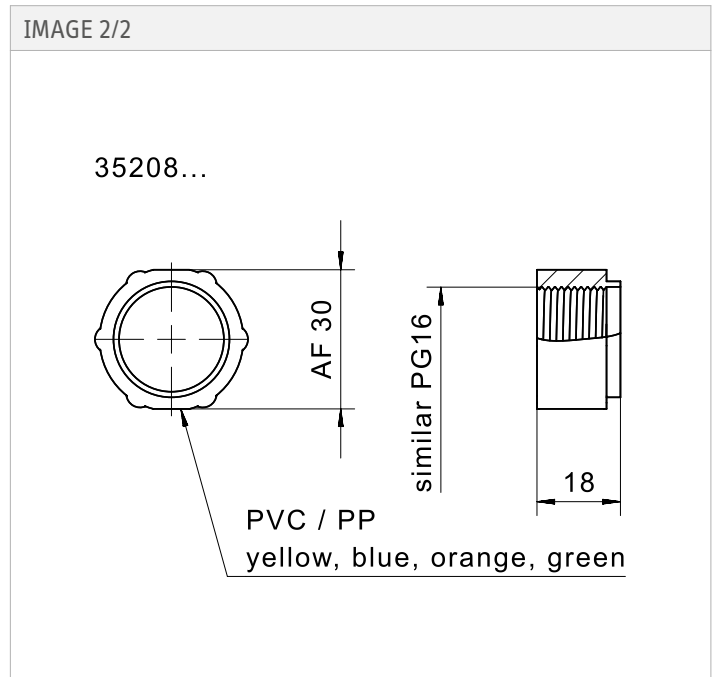

## Colour coding

The elobau colour coding for suction pipes increases process reliability by reducing the risk of confusion if various media are available.

### Product characteristics

- Colour coding for hose connection or head piece
- 4 different colours
- 3 different materials

## Properties

Attribute	352087	352088	352089	352090
Type	Hose connection	Coupling ring		
Included with delivery	wählbar			

## Material information

Attribute	352087	352088	352089	352090
Material	Santoprene	PVC	PP	PVDF
Colour	Blau/Grün/Gelb/Orange			