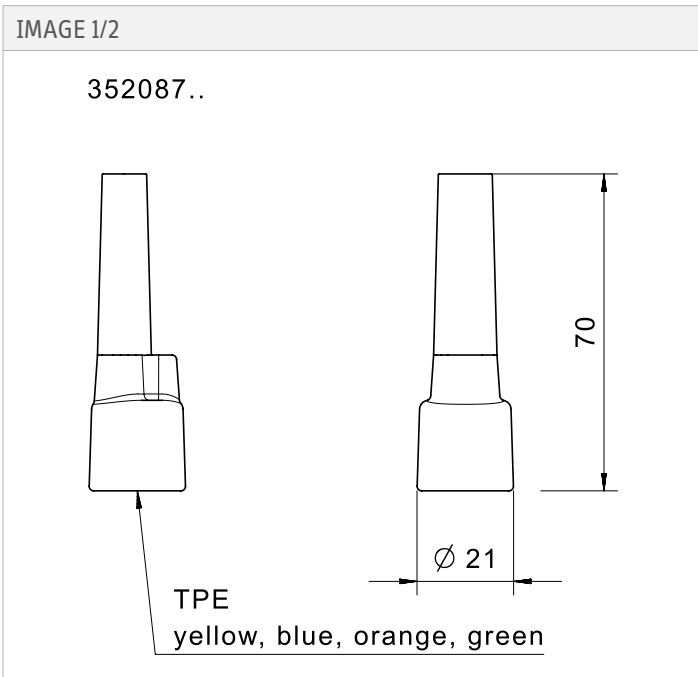

## Colour coding

The elobau colour coding for suction pipes increases process reliability by reducing the risk of confusion if various media are available.

### Product characteristics

- Colour coding for hose connection or head piece
- 4 different colours
- 3 different materials

## Properties

Attribute	352087	352088	352089	352090
Type	Hose connection	Coupling ring		
Included with delivery	wählbar			

## Material information

Attribute	352087	352088	352089	352090
Material	Santoprene	PVC	PP	PVDF
Colour	Blau/Grün/Gelb/Orange			