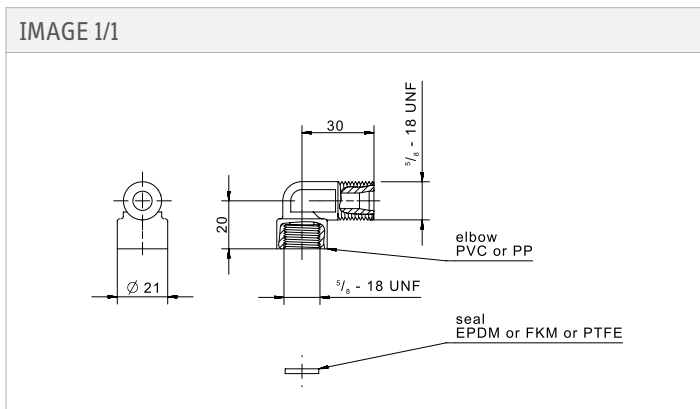

Elbow-Sets

The elbow-Sets is used to extend the 5/8 UNF head and reduces the risk of the hose buckling.

Product characteristics

- Extension of the head piece 5/8 UNF
- Material PP and PVC
- Seals FKM, EPDM and PTFE

Technical drawing

Properties

Attribute	35207203
Suitable for	Sauglanze mit Gewindeabgang

Material information

Attribute	35207203
Material	PVC/PP
Sealing material	FKM/EPDM/PTFE

Connection

Attribute	35207203
Connection type	5/8" UNF