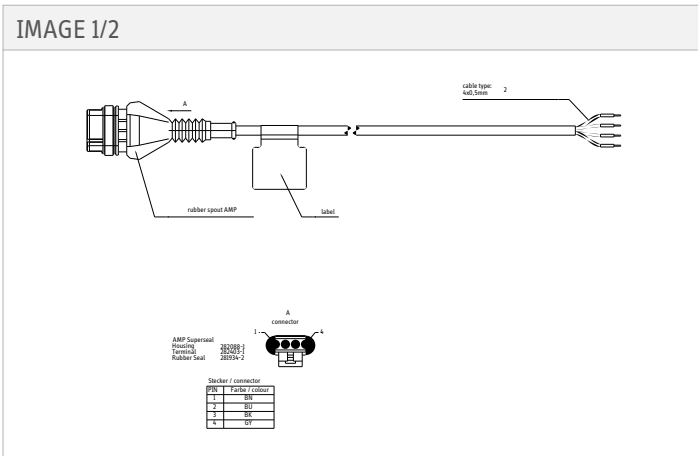

Superseal connector L0.C00.B01

Technical specifications

- suitable for elobau standard joysticks with CAN output
- suitable for outdoor use, IP67

Technical drawing

IMAGE 1/2

IMAGE 2/2: SUPERSEAL L0.C00.B01