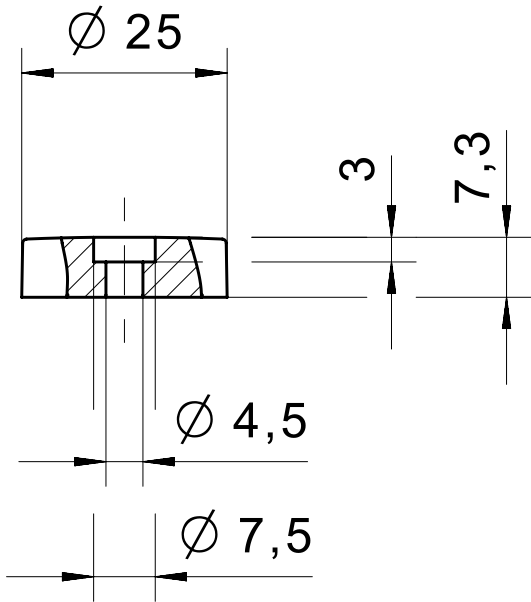

Actuator 32479

Product characteristics

- Compact, space-saving design

Technical drawing

IMAGE 1/1

324790
324795

Pa6

Properties

Attribute	324790	324795
Coding acc. to EN ISO 14119	Low	
Suitable for sensor type(s)	120..1 / 122	

Mechanical data

Attribute	324790	324795
Dimensions	Ø 25 / H=7	25x7.3

Material information

Attribute	324790	324795
Housing material	PA 6	
Housing colour	rot	grün

Installation

Attribute	324790	324795
Mounting type	Screw	screwed