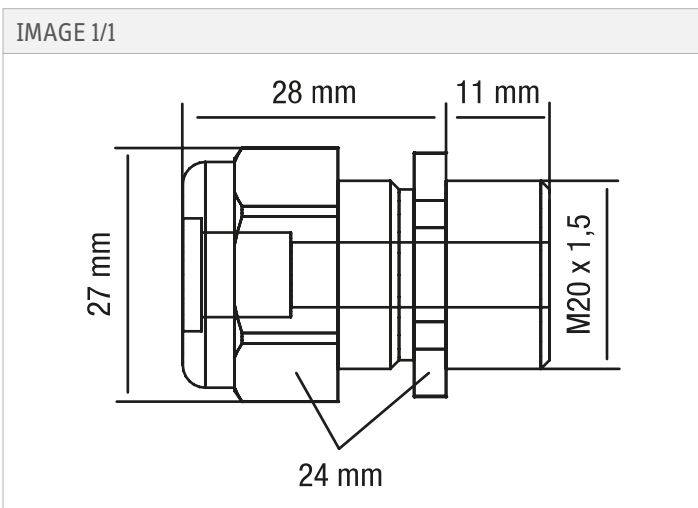

Cable gland

Technical drawing

Mechanical data

Attribute	354000
Dimensions	SW 27 x 39 mm

Material information

Attribute	354000
Housing material	Kunststoff

Installation

Attribute	354000
Mounting type	Fastening nut
Thread	M20

Connection

Attribute	354000
Cable diameter	6-12 mm